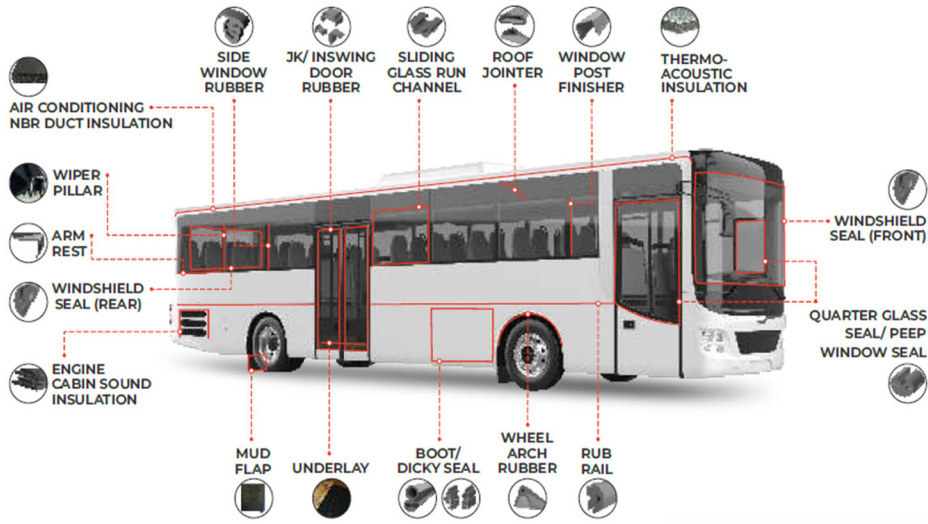

# BUS BODY PARTS

## MATERIALS

- EPDM
- PVC
- TPE / TPR
- Extruded Profiles
- Molded Parts
- Weather Strips
- Thermal & Acoustic Insulation Material

## Special Sections for Sleeper Buses

# BUS BODY PARTS

WINDSHIELD SEAL

SLIDING GLASS RUN  
CHANNEL EPDM AND TPE

WIPER PILLAR

WHEEL ARCH RUBBER

JK / INSWING DOOR RUBBER

BOOT / DICKEY SEAL

RUB RAIL